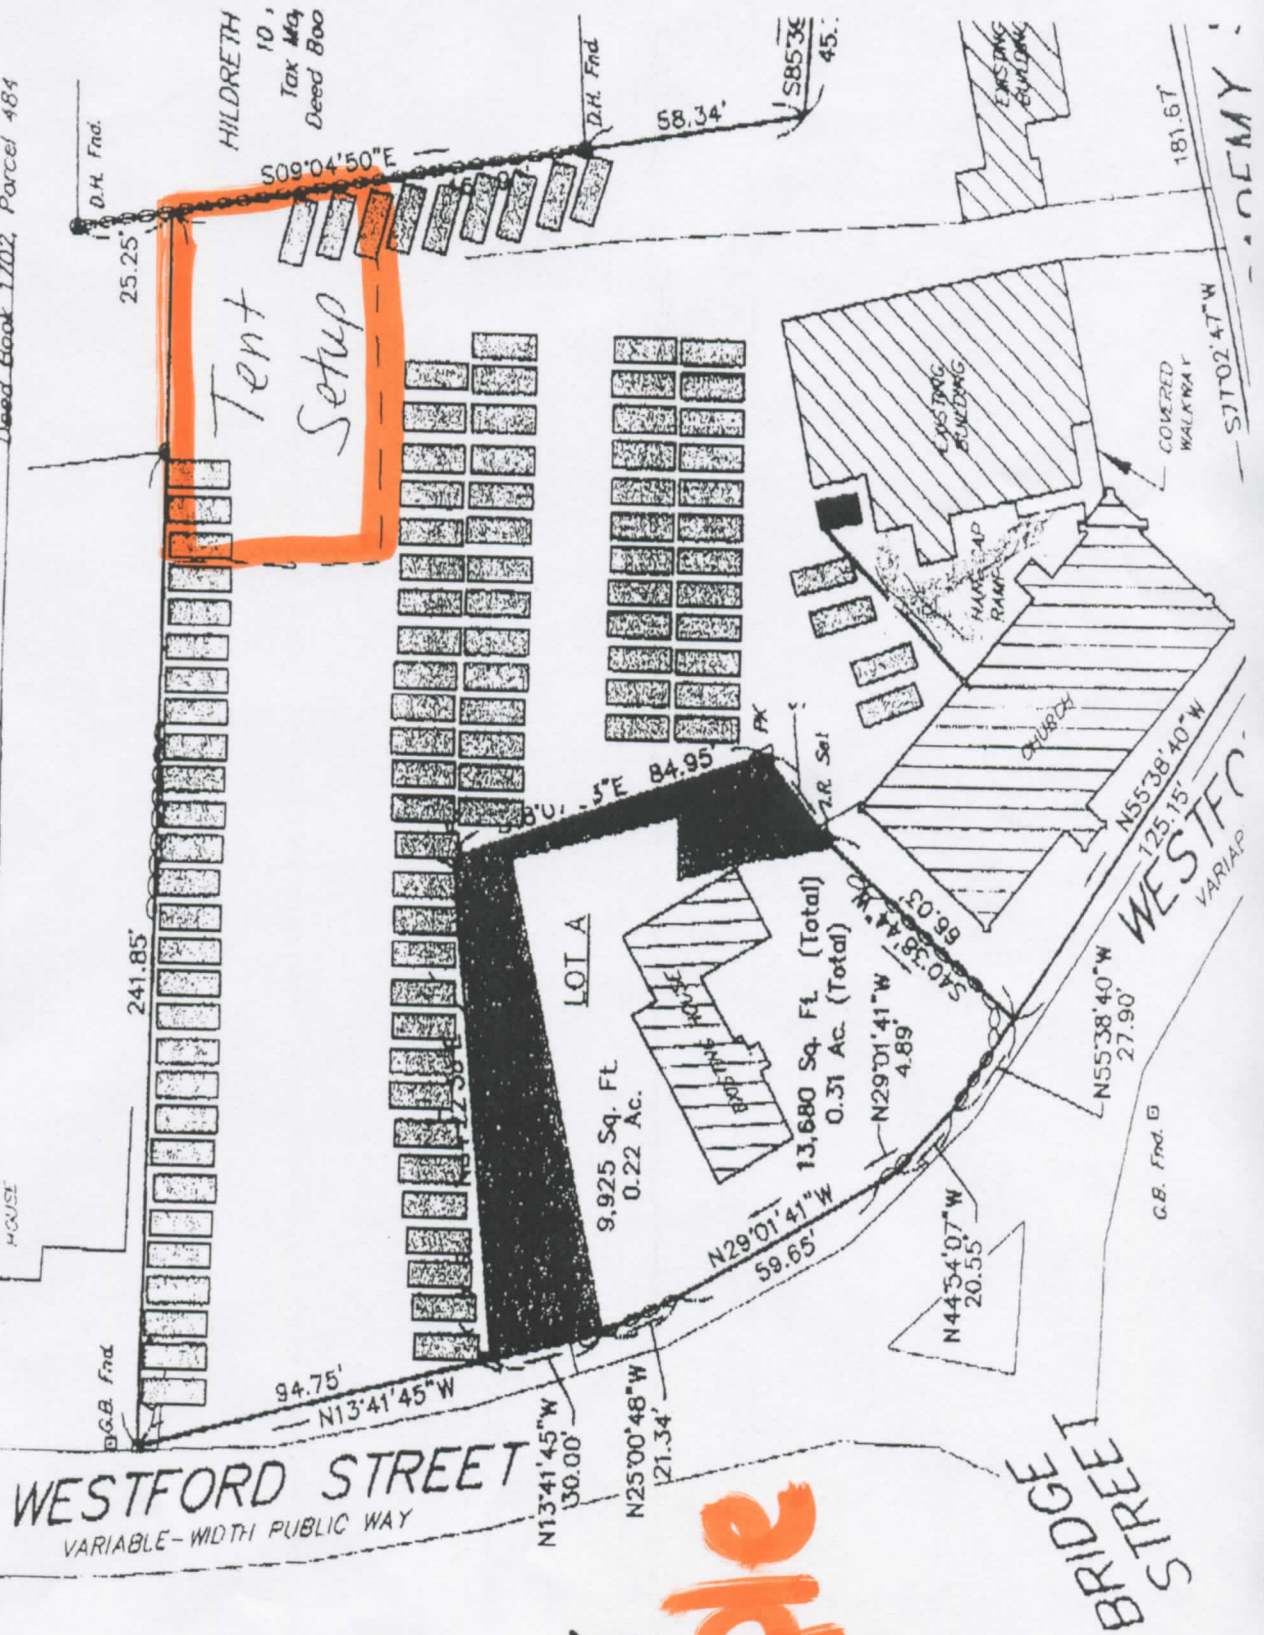

N/E  
THE CENTRAL  
CONGREGATIONAL CHURCH  
1 Worthen Street  
Tax Map 73, Parcel 11  
Deed Book 1702, Parcel 484

N/W  
GEORGE R. & JANE M. BROWN  
15-17 Westford Road  
Tax Map 73, Parcel 7  
Deed Book 2211, Page 317

*Sample*